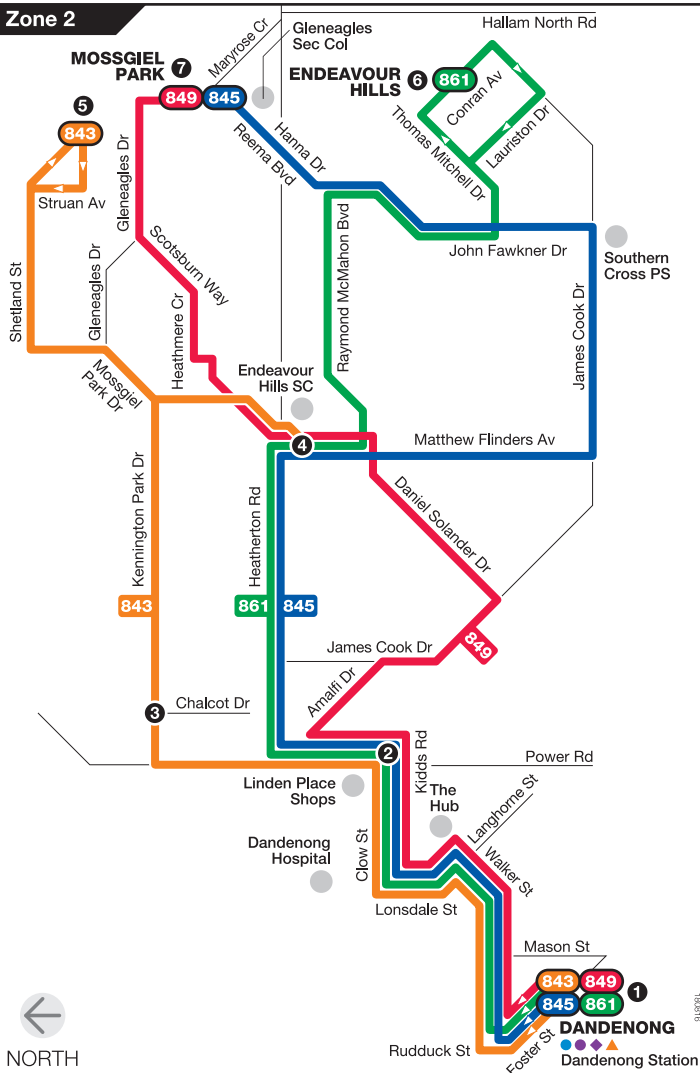

Dandenong – Mossgiel Park/Endeavour Hills

- Route 843 via Shetland St
- Route 845 via John Fawkner Dr
- Route 849 via Gleneagles Dr
- Route 861 via Thomas Mitchell Dr

Zone 2

Ticketing zone

Single zone

- Connecting train
- Connecting V/Line train
- Connecting V/Line coach
- Connecting bus
- Major stop